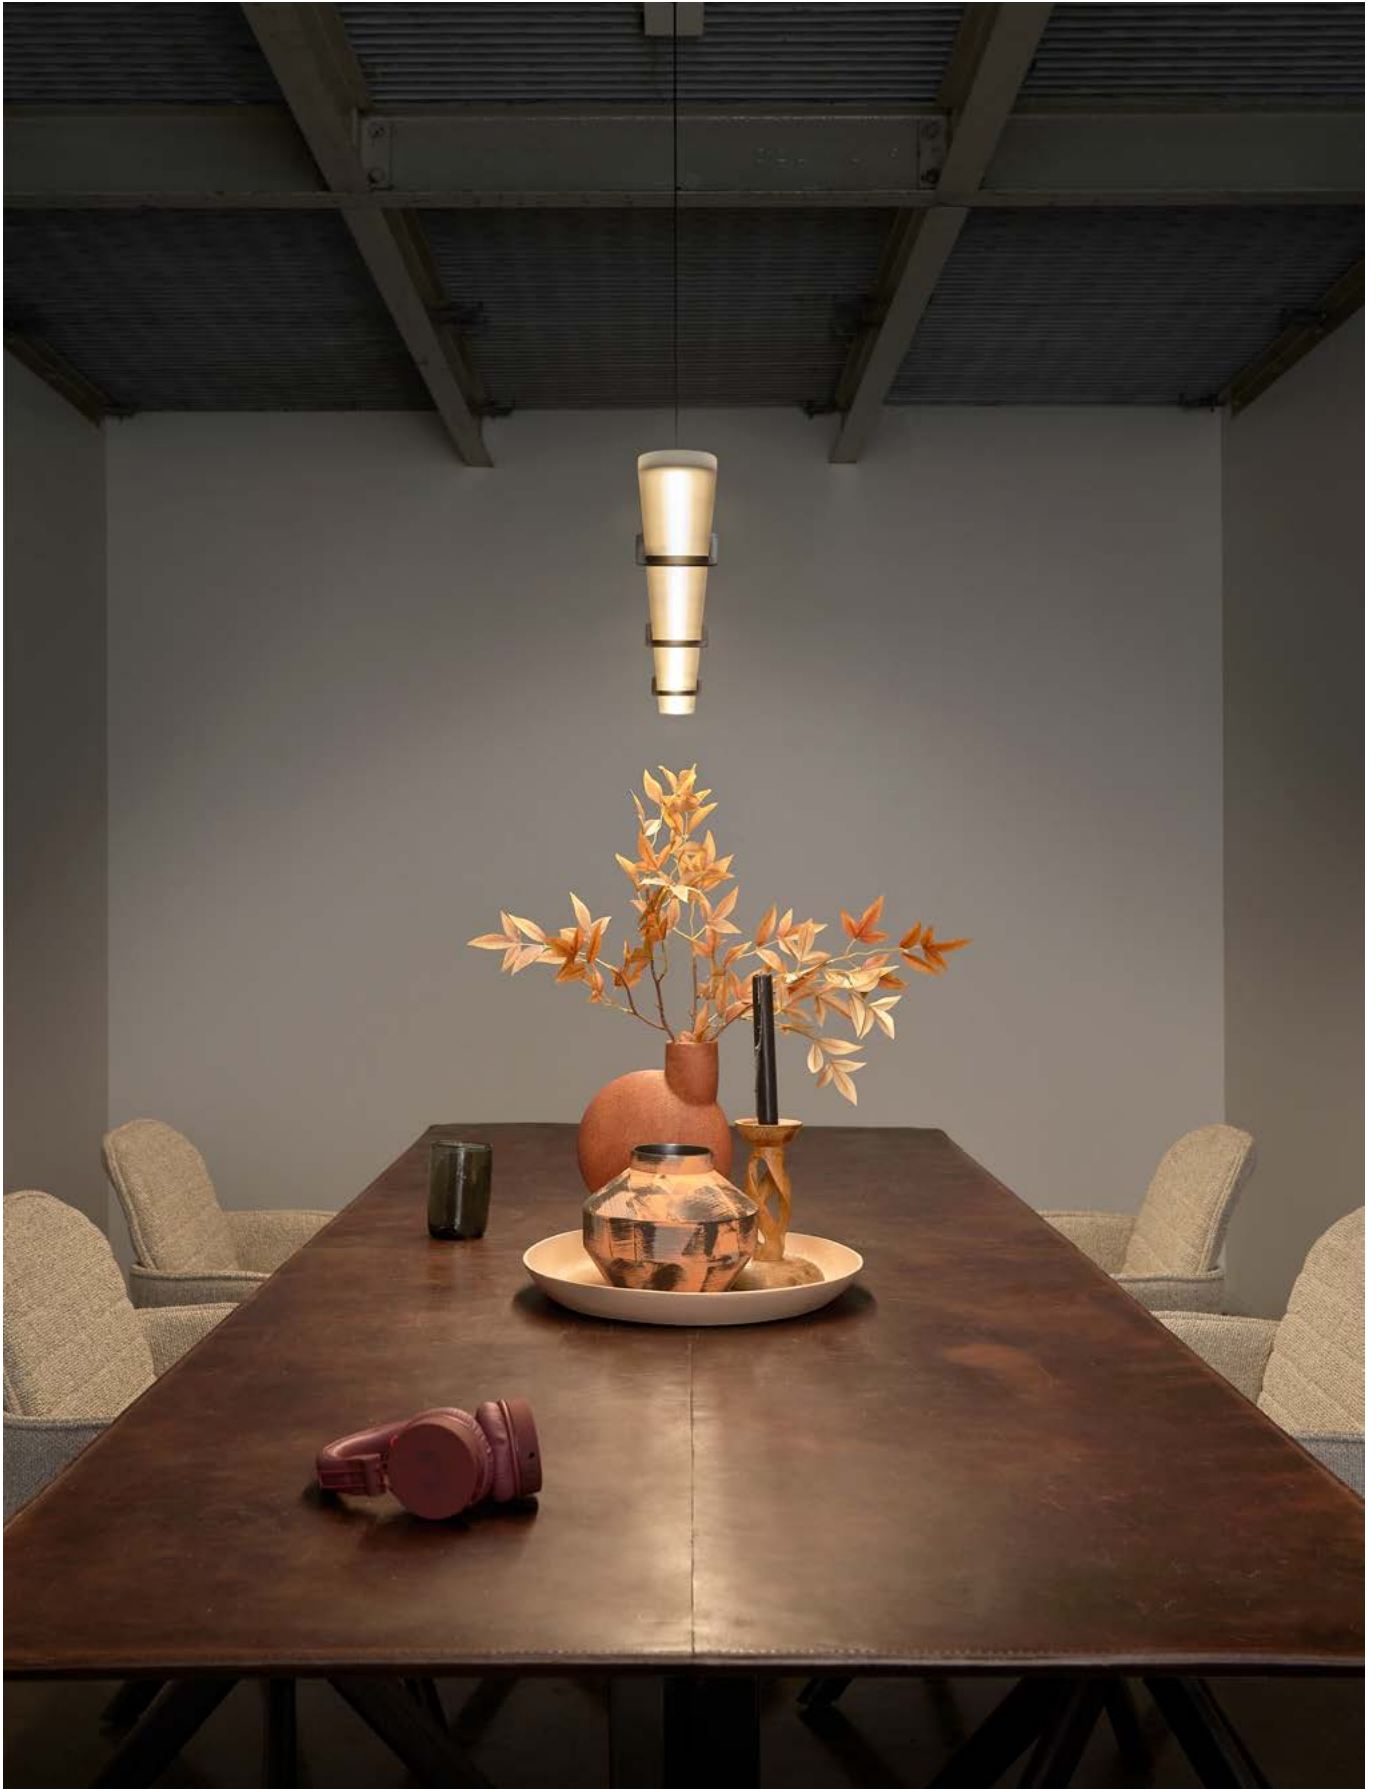

COCO

suspension lamp

COCO

The smooth Coco, designed by Jacco Maris and Wesley Boom, is shaped with the least amount of fuss. It has the look of a floating line of light. Beautiful diffuse light is spread through the translucent natural acrylic stone which is completely illuminated by the built-in LED element. The Coco collection is presented in 5 standard sizes and is available as a special in different sizes.

COCO

suspension lamp 120, 160, 200 cm

color & material

translucent
natural acrylic stone

CO.160.SU

Order code	CO.120.SU
Dimensions	
Wxdxh	120x6x1,2cm
Standard cable length	200cm
Material	Translucent natural acrylic stone
Light source	integrated LED 23W / 2600K / 1090 lm
Weight	
Net. weight	1kg
Driver	
	Dimmable driver
	Dimmer not included
Standard driver box	
	24x8x4cm white (optional black)

Order code	CO.160.SU
Dimensions	
Wxdxh	160x6x1,2cm
Standard cable length	200cm
Material	Translucent natural acrylic stone
Light source	integrated LED 30W / 2600K / 1420 lm
Weight	
Net. weight	1,3kg
Driver	
	Dimmable driver
	Dimmer not included
Standard driver box	
	24x8x4cm white (optional black)

COCO

suspension lamp 240, 300 cm

CO.200.SU

color & material

translucent
natural acrylic stone

Order code	CO.240.SU
Dimensions	
Wxdxh	240x6x1,2cm
Standard cable length	200cm
Material	Translucent natural acrylic stone
Light source	integrated LED 46W / 2600K / 2200 lm
Weight	
Net. weight	2kg
Driver	
	Dimmable driver
	Dimmer not included
Standard driver box	
	24x8x4cm white (optional black)