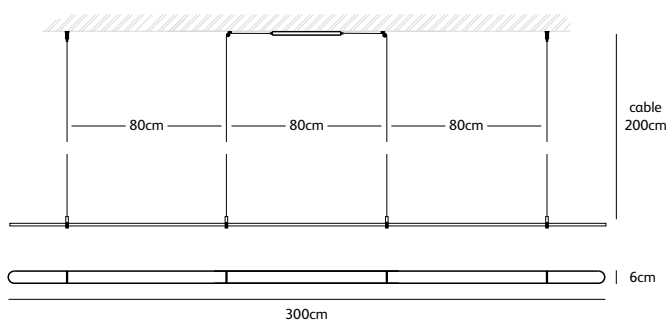

Order code	CO.160.SU
Dimensions	
Wxdxh	160x6x1,2cm
Standard cable length	200cm
Material	Translucent natural acrylic stone
Light source	integrated LED 30W / 2600K / 1420 lm
Weight	
Net. weight	1,3kg
Driver	
	Dimmable driver
	Dimmer not included
Standard driver box	
	24x8x4cm white (optional black)

Order code	CO.200.SU
Dimensions	
Wxdxh	200x6x1,2cm
Standard cable length	200cm
Material	Translucent natural acrylic stone
Light source	integrated LED 38W / 2600K / 1800 lm
Weight	
Net. weight	1,6kg
Driver	
	Dimmable driver
	Dimmer not included
Standard driver box	
	24x8x4cm white (optional black)

COCO

suspension lamp 240, 300 cm

CO.200.SU

color & material

translucent
natural acrylic stone

Order code	CO.240.SU
Dimensions	
Wxdxh	240x6x1,2cm
Standard cable length	200cm
Material	Translucent natural acrylic stone
Light source	integrated LED 46W / 2600K / 2200 lm
Weight	
Net. weight	2kg
Driver	
	Dimmable driver
	Dimmer not included
Standard driver box	
	24x8x4cm white (optional black)

Order code	CO.300.SU
Dimensions	
Wxdxh	300x6x1,2cm
Standard cable length	200cm
Material	Translucent natural acrylic stone
Light source	integrated LED 57W / 2600K / 2700 lm
Weight	
Net. weight	2,4kg
Driver	
	Dimmable driver
	Dimmer not included
Standard driver box	
	24x8x4cm white (optional black)