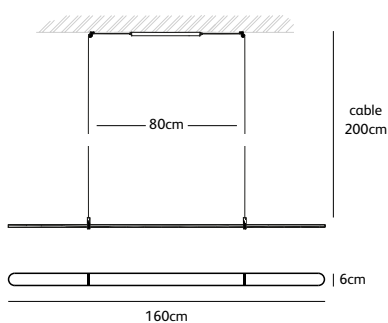

COCO

suspension lamp 120, 160, 200 cm

color & material

translucent
natural acrylic stone

CO.160.SU

Order code	CO.120.SU
Dimensions	
Wxdxh	120x6x1,2cm
Standard cable length	200cm
Material	Translucent natural acrylic stone
Light source	integrated LED 23W / 2600K / 1090 lm
Weight	
Net. weight	1kg
Driver	
	Dimmable driver
	Dimmer not included
Standard driver box	
	24x8x4cm white (optional black)

Order code	CO.160.SU
Dimensions	
Wxdxh	160x6x1,2cm
Standard cable length	200cm
Material	Translucent natural acrylic stone
Light source	integrated LED 30W / 2600K / 1420 lm
Weight	
Net. weight	1,3kg
Driver	
	Dimmable driver
	Dimmer not included
Standard driver box	
	24x8x4cm white (optional black)

Order code	CO.200.SU
Dimensions	
Wxdxh	200x6x1,2cm
Standard cable length	200cm
Material	Translucent natural acrylic stone
Light source	integrated LED 38W / 2600K / 1800 lm
Weight	
Net. weight	1,6kg
Driver	
	Dimmable driver
	Dimmer not included
Standard driver box	
	24x8x4cm white (optional black)

Order code	CO.300.SU
Dimensions	
Wxdxh	300x6x1,2cm
Standard cable length	200cm
Material	Translucent natural acrylic stone
Light source	integrated LED 57W / 2600K / 2700 lm
Weight	
Net. weight	2,4kg
Driver	
	Dimmable driver
	Dimmer not included
Standard driver box	
	24x8x4cm white (optional black)