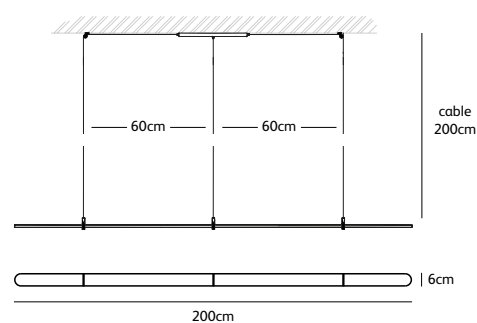

COCO

suspension lamp 120, 160, 200 cm

color & material

translucent
natural acrylic stone

CO.160.SU

Order code	CO.120.SU
Dimensions	
Wxdxh	120x6x1,2cm
Standard cable length	200cm
Material	Translucent natural acrylic stone
Light source	integrated LED 23W / 2600K / 1090 lm
Weight	
Net. weight	1kg
Driver	
	Dimmable driver
	Dimmer not included
Standard driver box	
	24x8x4cm white (optional black)

Order code	CO.160.SU
Dimensions	
Wxdxh	160x6x1,2cm
Standard cable length	200cm
Material	Translucent natural acrylic stone
Light source	integrated LED 30W / 2600K / 1420 lm
Weight	
Net. weight	1,3kg
Driver	
	Dimmable driver
	Dimmer not included
Standard driver box	
	24x8x4cm white (optional black)

Order code	CO.200.SU
Dimensions	
Wxdxh	200x6x1,2cm
Standard cable length	200cm
Material	Translucent natural acrylic stone
Light source	integrated LED 38W / 2600K / 1800 lm
Weight	
Net. weight	1,6kg
Driver	
	Dimmable driver
	Dimmer not included
Standard driver box	
	24x8x4cm white (optional black)

Order code	CO.300.SU
Dimensions	
Wxdxh	300x6x1,2cm
Standard cable length	200cm
Material	Translucent natural acrylic stone
Light source	integrated LED 57W / 2600K / 2700 lm
Weight	
Net. weight	2,4kg
Driver	
	Dimmable driver
	Dimmer not included
Standard driver box	
	24x8x4cm white (optional black)