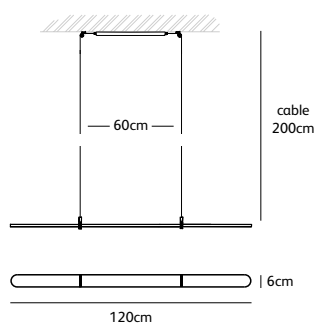

COCO

suspension lamp 120, 160, 200 cm

color & material

translucent
natural acrylic stone

CO.160.SU

Order code	CO.120.SU
Dimensions	
Wxdxh	120x6x1,2cm
Standard cable length	200cm
Material	Translucent natural acrylic stone
Light source	integrated LED 23W / 2600K / 1090 lm
Weight	
Net. weight	1kg
Driver	
	Dimmable driver
	Dimmer not included
Standard driver box	
	24x8x4cm white (optional black)

Order code	CO.160.SU
Dimensions	
Wxdxh	160x6x1,2cm
Standard cable length	200cm
Material	Translucent natural acrylic stone
Light source	integrated LED 30W / 2600K / 1420 lm
Weight	
Net. weight	1,3kg
Driver	
	Dimmable driver
	Dimmer not included
Standard driver box	
	24x8x4cm white (optional black)

Order code	CO.200.SU
Dimensions	
Wxdxh	200x6x1,2cm
Standard cable length	200cm
Material	Translucent natural acrylic stone
Light source	integrated LED 38W / 2600K / 1800 lm
Weight	
Net. weight	1,6kg
Driver	
	Dimmable driver
	Dimmer not included
Standard driver box	
	24x8x4cm white (optional black)

Order code	CO.300.SU
Dimensions	
Wxdxh	300x6x1,2cm
Standard cable length	200cm
Material	Translucent natural acrylic stone
Light source	integrated LED 57W / 2600K / 2700 lm
Weight	
Net. weight	2,4kg
Driver	
	Dimmable driver
	Dimmer not included
Standard driver box	
	24x8x4cm white (optional black)