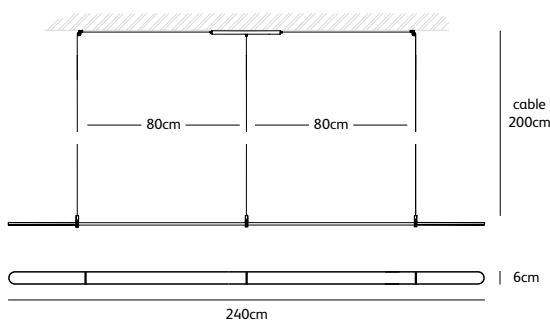

Order code	CO.160.SU
Dimensions	
Wxdxh	160x6x1,2cm
Standard cable length	200cm
Material	Translucent natural acrylic stone
Light source	integrated LED 30W / 2600K / 1420 lm
Weight	
Net. weight	1,3kg
Driver	
	Dimmable driver
	Dimmer not included
Standard driver box	
	24x8x4cm white (optional black)

Order code	CO.200.SU
Dimensions	
Wxdxh	200x6x1,2cm
Standard cable length	200cm
Material	Translucent natural acrylic stone
Light source	integrated LED 38W / 2600K / 1800 lm
Weight	
Net. weight	1,6kg
Driver	
	Dimmable driver
	Dimmer not included
Standard driver box	
	24x8x4cm white (optional black)

COCO

suspension lamp 240, 300 cm

CO.200.SU

color & material

translucent
natural acrylic stone

Order code	CO.240.SU
Dimensions	
Wxdxh	240x6x1,2cm
Standard cable length	200cm
Material	Translucent natural acrylic stone
Light source	integrated LED 46W / 2600K / 2200 lm
Weight	
Net. weight	2kg
Driver	
	Dimmable driver
	Dimmer not included
Standard driver box	
	24x8x4cm white (optional black)

Order code	CO.300.SU
Dimensions	
Wxdxh	300x6x1,2cm
Standard cable length	200cm
Material	Translucent natural acrylic stone
Light source	integrated LED 57W / 2600K / 2700 lm
Weight	
Net. weight	2,4kg
Driver	
	Dimmable driver
	Dimmer not included
Standard driver box	
	24x8x4cm white (optional black)